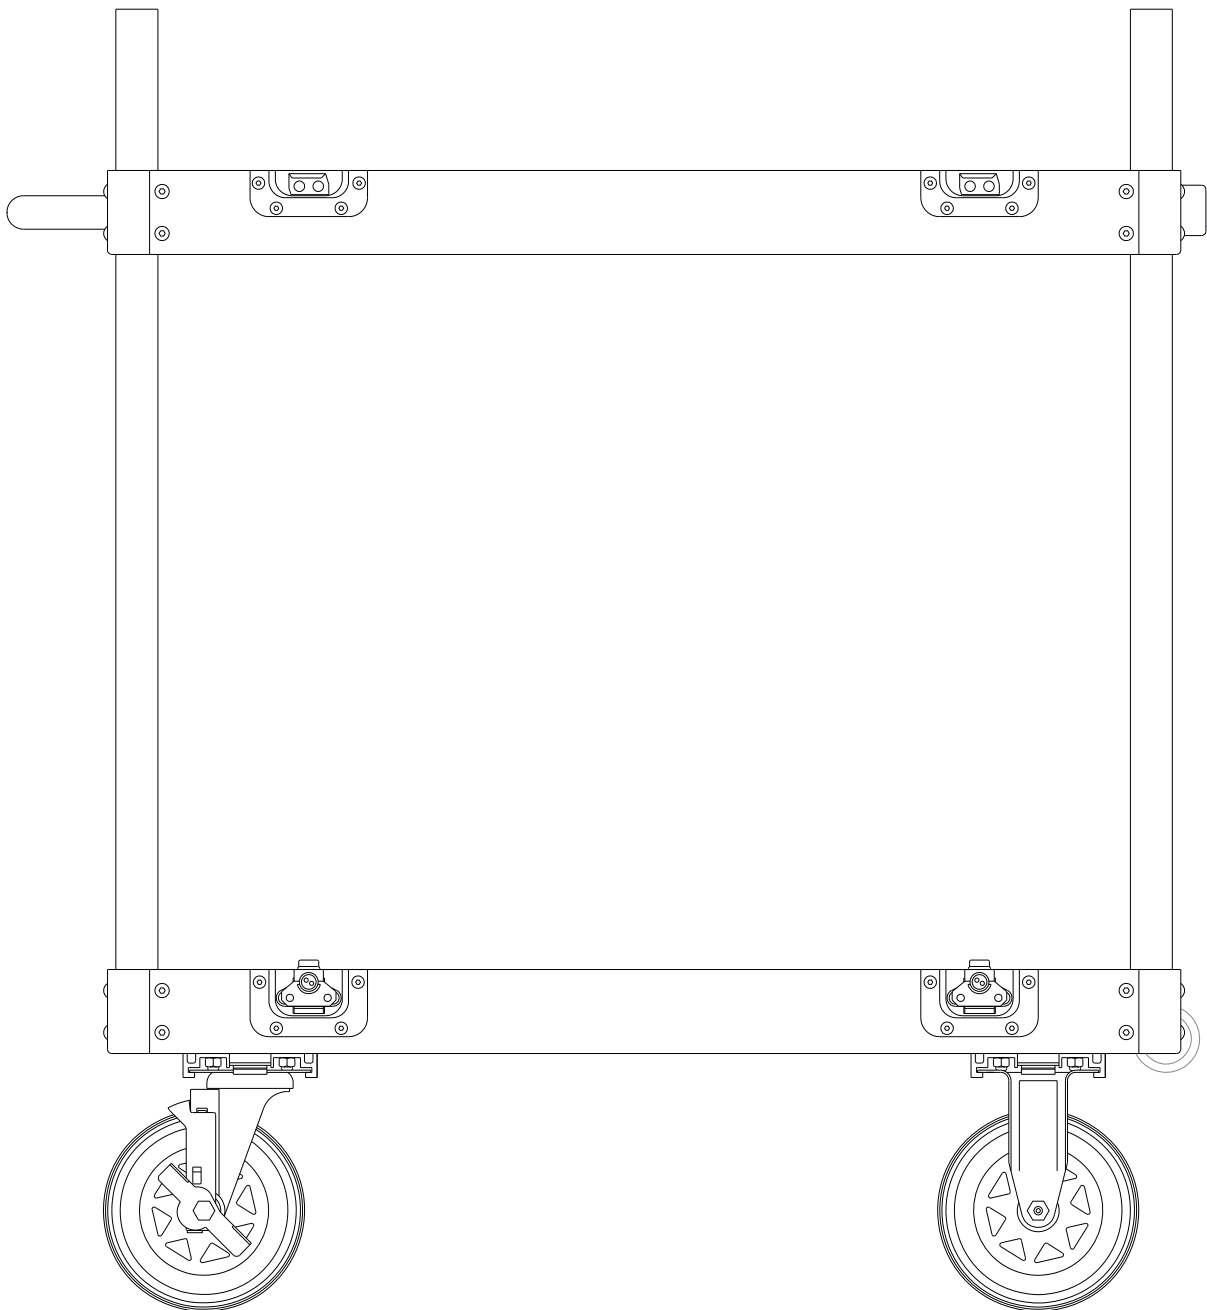

Mini Flight Case Cart

Part No. TR-06 MINI**Sale Price:** \$ 1,425.00**Material:** Aluminum**Color:** Black Hammertone**Max. Capacity:** 500 lbs.**Weight:** 46.5 lbs. / 21.2 kgs.**Dimensions:** L35 3/4" x W18 1/4" x H38 3/4"

L90.8cm x W46.3cm x H98.4cm

L35 3/4" x W18 1/4" x H5 3/4" (Folded)

L90.8cm x W46.3cm x H14.6cm (Folded)

**Features:**

- All Aluminum Construction with Stainless Steel Hardware
- Adjustable Top Shelf (2.5" - 31")
- (4) Upright 31" Round Poles (Hold Shelves and Accessories)
- Full size Push/Pull Handle
- Quick Release Foam Filled Wheels with Safety Lock
- Wheels: (2) 6" Rigid Casters & (2) 6" Swivel Casters with Brake
- AC Outlet Ready (Can be installed at later date)
- Individual Bags to store Upright Poles and Wheels for protection
- No tools necessary
- Collapses down to 5 3/4" height
- Uses most Magliner accessories
- 8% Lighter than Similar Models
- Fully collapsible
- Lifetime Warranty

Options:

- Middle Shelf (**TR-06 MINI A3**) \$ 575.00
- Flight Case Cart 8" wheel Kit (**TR-06 W-08**) \$ 345.00

Replacement parts:

- 6" Rigid Caster with Foam Filled Tire (**W-06 RCX THIN CF BK**) \$ 38.00
- 6" Swivel Caster with Brake and Foam Filled Tire (**W-06 SCBRX THIN CF BK**) \$ 40.00
- 31" x 1 1/4" Diam. Upright Round Pole (**TR-06 MINI A31**) \$ 24.00
- 5/16" x 3/4" Comfort Grip (**PRONG-02 CG MINI**) \$ 2.75