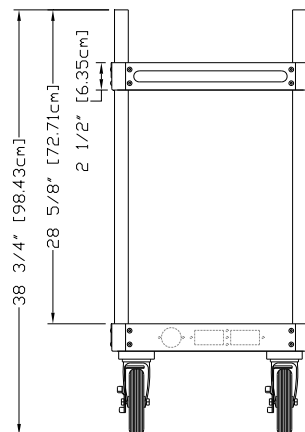

Accessories (Cont.):

- Mag LCD Tilter Head Pin Adapter (**MAG-LCD MR-04**) $ 48.00
- Mini Flight Case Cart Steadi-Cam Riser Unit (**TR-06 MINI SPR**) $ 675.00
- Mini Flight Case Cart Steadi-Cam Vest Holder (**TR-06 MINI SV**) $ 235.00
- Mini Flight Case Cart 16" Keyboard Tray (**TR-06 MINI K**) $ 80.00
- Mag Mic Boom Grip & Base with Locking System (Large) (**MAG-R4 LK-X**) $ 85.00
- Mag Mic Boom Grip & Base with Locking System (Small) (**MAG-R2 LK-X**) $ 80.00
- ADP 5/8" Baby Pin (**PIN (ADP)**) $ 85.00
- Mag Umbrella (Black, White, Red) (**MAG-U**) $ 275.00
- Mag DIT HD Tent (**MAG-U HD**) $ 1,150.00
- Mag Umbrella Holder (**MAG-UH**) $ 95.00
- Mag 3" Cable Holder (**MAG-CH3**) $ 19.50
- Mag 6" Cable Holder (**MAG-CH6**) $ 22.00
- Mag Cup Holder (**MAG-Q CH**) $ 45.00
- Mag Foldable Cup Holder (**MAG-Q CHF**) $ 28.00

* Universal AC Outlets will work in the following countries: United States, Europe, United Kingdom, Australia, New Zealand Japan, Korea and many others.