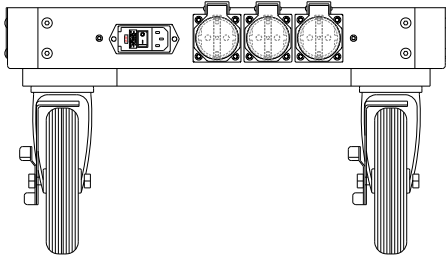

Accessories (Cont.):

- Mag LCD Tilter Head Pin Adapter (**MAG-LCD MR-04**) \$ 48.00
- Mini Flight Case Cart Steadi-Cam Riser Unit (**TR-06 MINI SPR**) \$ 675.00
- Mini Flight Case Cart Steadi-Cam Vest Holder (**TR-06 MINI SV**) \$ 235.00
- Mini Flight Case Cart 16" Keyboard Tray (**TR-06 MINI K**) \$ 80.00
- Mag Mic Boom Grip & Base with Locking System (Large) (**MAG-R4 LK-X**) \$ 85.00
- Mag Mic Boom Grip & Base with Locking System (Small) (**MAG-R2 LK-X**) \$ 80.00
- ADP 5/8" Baby Pin (**PIN (ADP)**) \$ 85.00
- Mag Umbrella (Black, White, Red) (**MAG-U**) \$ 275.00
- Mag DIT HD Tent (**MAG-U HD**) \$ 1,150.00
- Mag Umbrella Holder (**MAG-UH**) \$ 95.00
- Mag 3" Cable Holder (**MAG-CH3**) \$ 19.50
- Mag 6" Cable Holder (**MAG-CH6**) \$ 22.00
- Mag Cup Holder (**MAG-Q CH**) \$ 45.00
- Mag Foldable Cup Holder (**MAG-Q CHF**) \$ 28.00

* Universal AC Outlets will work in the following countries: United States, Europe, United Kingdom, Australia, New Zealand Japan, Korea and many others.

Wheels and Upright Poles stored for shipping

Upright Pole Locking System Close-up

Quick Release Wheels with Safety Lock

TR-06 MINI with (3) *Universal AC Outlets

TR-06 MINI with (2) *Universal AC Outlets & (2) USB

TR-06 MINI with (2) Standard AC Outlets

TR-06 MINI with (2) Standard AC Outlets & (2) USB