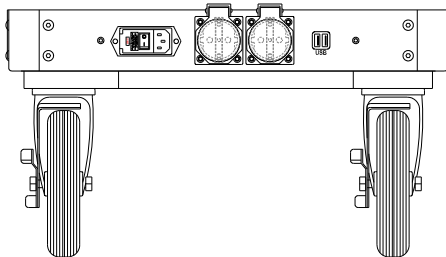

Accessories (Cont.):

- Mag LCD Tilter Head Pin Adapter (**MAG-LCD MR-04**) \$ 48.00
- Mini Flight Case Cart Steadi-Cam Riser Unit (**TR-06 MINI SPR**) \$ 675.00
- Mini Flight Case Cart Steadi-Cam Vest Holder (**TR-06 MINI SV**) \$ 235.00
- Mini Flight Case Cart 16" Keyboard Tray (**TR-06 MINI K**) \$ 80.00
- Mag Mic Boom Grip & Base with Locking System (Large) (**MAG-R4 LK-X**) \$ 85.00
- Mag Mic Boom Grip & Base with Locking System (Small) (**MAG-R2 LK-X**) \$ 80.00
- ADP 5/8" Baby Pin (**PIN (ADP)**) \$ 85.00
- Mag Umbrella (Black, White, Red) (**MAG-U**) \$ 275.00
- Mag DIT HD Tent (**MAG-U HD**) \$ 1,150.00
- Mag Umbrella Holder (**MAG-UH**) \$ 95.00
- Mag 3" Cable Holder (**MAG-CH3**) \$ 19.50
- Mag 6" Cable Holder (**MAG-CH6**) \$ 22.00
- Mag Cup Holder (**MAG-Q CH**) \$ 45.00
- Mag Foldable Cup Holder (**MAG-Q CHF**) \$ 28.00

* Universal AC Outlets will work in the following countries: United States, Europe, United Kingdom, Australia, New Zealand Japan, Korea and many others.

Wheels and Upright Poles stored for shipping

Upright Pole Locking System Close-up

Quick Release Wheels with Safety Lock

TR-06 MINI with (3) *Universal AC Outlets

TR-06 MINI with (2) *Universal AC Outlets & (2) USB

TR-06 MINI with (2) Standard AC Outlets

TR-06 MINI with (2) Standard AC Outlets & (2) USB