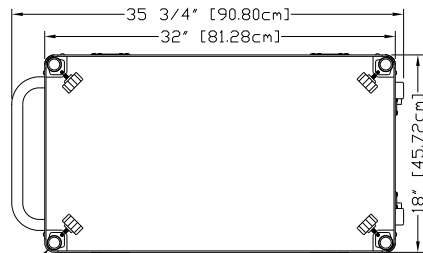

Accessories (Cont.):

- Mag LCD Tilter Head Pin Adapter (**MAG-LCD MR-04**) $ 48.00
- Mini Flight Case Cart Steadi-Cam Riser Unit (**TR-06 MINI SPR**) $ 675.00
- Mini Flight Case Cart Steadi-Cam Vest Holder (**TR-06 MINI SV**) $ 235.00
- Mini Flight Case Cart 16" Keyboard Tray (**TR-06 MINI K**) $ 80.00
- Mag Mic Boom Grip & Base with Locking System (Large) (**MAG-R4 LK-X**) $ 85.00
- Mag Mic Boom Grip & Base with Locking System (Small) (**MAG-R2 LK-X**) $ 80.00
- ADP 5/8" Baby Pin (**PIN (ADP)**) $ 85.00
- Mag Umbrella (Black, White, Red) (**MAG-U**) $ 275.00
- Mag DIT HD Tent (**MAG-U HD**) $ 1,150.00
- Mag Umbrella Holder (**MAG-UH**) $ 95.00
- Mag 3" Cable Holder (**MAG-CH3**) $ 19.50
- Mag 6" Cable Holder (**MAG-CH6**) $ 22.00
- Mag Cup Holder (**MAG-Q CH**) $ 45.00
- Mag Foldable Cup Holder (**MAG-Q CHF**) $ 28.00

* Universal AC Outlets will work in the following countries: United States, Europe, United Kingdom, Australia, New Zealand Japan, Korea and many others.