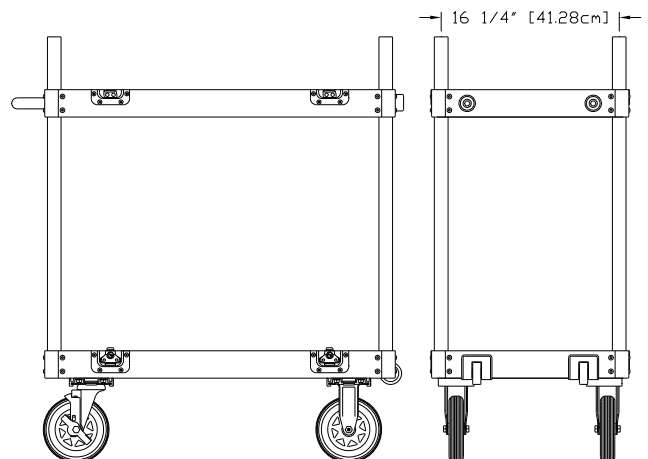

Accessories (Cont.):

- Mag LCD Tilter Head Pin Adapter (**MAG-LCD MR-04**) $ 48.00
- Mini Flight Case Cart Steadi-Cam Riser Unit (**TR-06 MINI SPR**) $ 675.00
- Mini Flight Case Cart Steadi-Cam Vest Holder (**TR-06 MINI SV**) $ 235.00
- Mini Flight Case Cart 16" Keyboard Tray (**TR-06 MINI K**) $ 80.00
- Mag Mic Boom Grip & Base with Locking System (Large) (**MAG-R4 LK-X**) $ 85.00
- Mag Mic Boom Grip & Base with Locking System (Small) (**MAG-R2 LK-X**) $ 80.00
- ADP 5/8" Baby Pin (**PIN (ADP)**) $ 85.00
- Mag Umbrella (Black, White, Red) (**MAG-U**) $ 275.00
- Mag DIT HD Tent (**MAG-U HD**) $ 1,150.00
- Mag Umbrella Holder (**MAG-UH**) $ 95.00
- Mag 3" Cable Holder (**MAG-CH3**) $ 19.50
- Mag 6" Cable Holder (**MAG-CH6**) $ 22.00
- Mag Cup Holder (**MAG-Q CH**) $ 45.00
- Mag Foldable Cup Holder (**MAG-Q CHF**) $ 28.00

* Universal AC Outlets will work in the following countries: United States, Europe, United Kingdom, Australia, New Zealand Japan, Korea and many others.