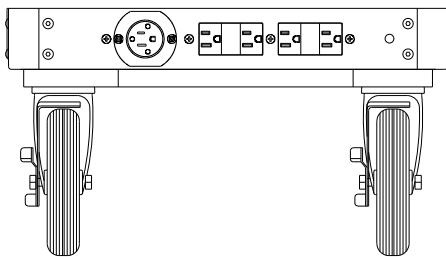

Accessories (Cont.):

- Mag LCD Tilter Head Pin Adapter (**MAG-LCD MR-04**) \$ 48.00
- Mini Flight Case Cart Steadi-Cam Riser Unit (**TR-06 MINI SPR**) \$ 675.00
- Mini Flight Case Cart Steadi-Cam Vest Holder (**TR-06 MINI SV**) \$ 235.00
- Mini Flight Case Cart 16" Keyboard Tray (**TR-06 MINI K**) \$ 80.00
- Mag Mic Boom Grip & Base with Locking System (Large) (**MAG-R4 LK-X**) \$ 85.00
- Mag Mic Boom Grip & Base with Locking System (Small) (**MAG-R2 LK-X**) \$ 80.00
- ADP 5/8" Baby Pin (**PIN (ADP)**) \$ 85.00
- Mag Umbrella (Black, White, Red) (**MAG-U**) \$ 275.00
- Mag DIT HD Tent (**MAG-U HD**) \$ 1,150.00
- Mag Umbrella Holder (**MAG-UH**) \$ 95.00
- Mag 3" Cable Holder (**MAG-CH3**) \$ 19.50
- Mag 6" Cable Holder (**MAG-CH6**) \$ 22.00
- Mag Cup Holder (**MAG-Q CH**) \$ 45.00
- Mag Foldable Cup Holder (**MAG-Q CHF**) \$ 28.00

* Universal AC Outlets will work in the following countries: United States, Europe, United Kingdom, Australia, New Zealand Japan, Korea and many others.

Wheels and Upright Poles stored for shipping

Upright Pole Locking System Close-up

Quick Release Wheels with Safety Lock

TR-06 MINI with (3) *Universal AC Outlets

TR-06 MINI with (2) *Universal AC Outlets & (2) USB

TR-06 MINI with (2) Standard AC Outlets

TR-06 MINI with (2) Standard AC Outlets & (2) USB